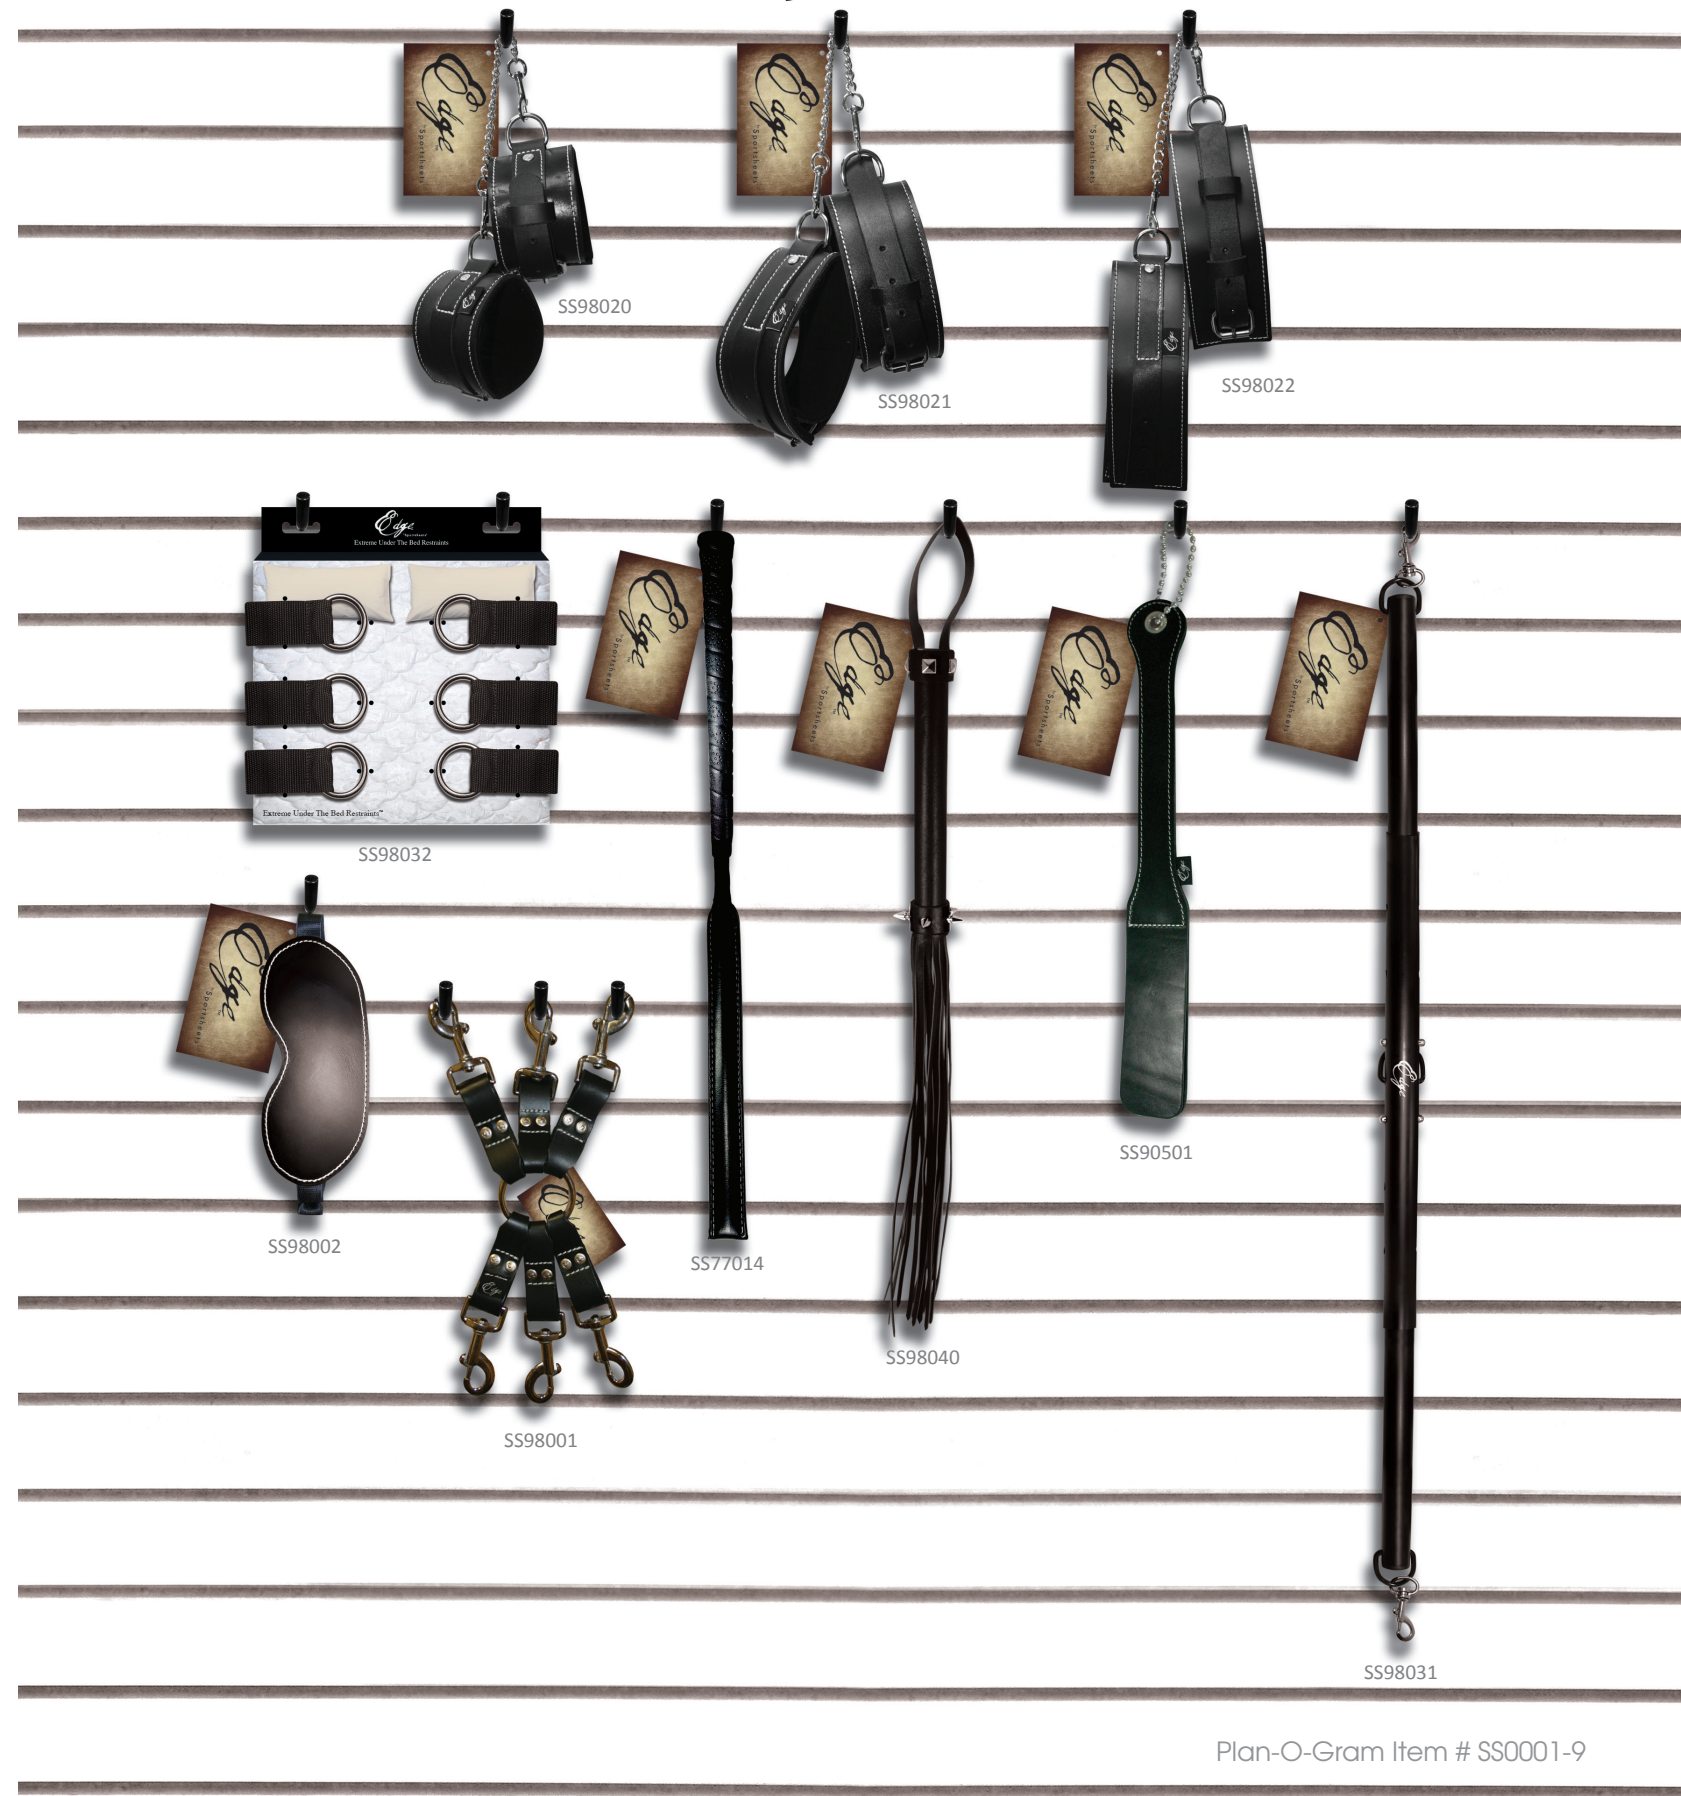

SS98020

SS98021

SS98022

SS98032

SS98002

SS77014

SS90501

SS98040

SS98001

SS98031